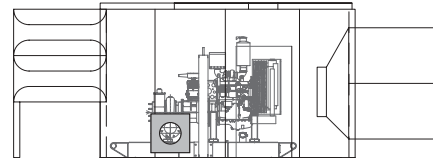

Whisper-Pac Dri-Prime®

Two 12" x 10" (300mm x 250mm) high lift pumps and two 8" (200mm) high volume pumps providing water supply.

The Whisper-Pac enclosure for Dri-Prime pumps minimizes and reduces sound generated by diesel driven units and is offered for applications where noise levels are a priority. Typically, the Whisper-Pac enclosure can reduce operating noise to as low as 63 dBA at 30 feet (9M). These freestanding enclosures consist of a structural steel frame with 4" thick panels faced with 18 gauge sheet metal (exterior) and 22 gauge perforated, galvanized sheet metal. Panels are filled with 4 lb. (1.8 kg.) density sound absorption material.

Features

- Reduces operating noise to as low as 63 dBA at 30 feet (9M).
- Freestanding enclosure protects against vandalism and weather.
- Includes a full size (36" x 78" / .9M x 2M) door for service access.
- Sound attenuated air inlet and outlet ports provide airflow to the engine for cooling and combustion.
- Convenient openings for suction and discharge piping enable easy connection.
- Single point lifting eye allows the entire enclosure to be easily positioned over the pump.
- Available in two sizes (Large and Small).

Top View

Side View

CD225M 8" (200mm) Dri-Prime Pump in Whisper-Pac Enclosure

godwin
pumps

Small Size Whisper-Pac Dimensional Drawing*

* Due to size of enclosure, unit requires hauling on a low bed trailer.