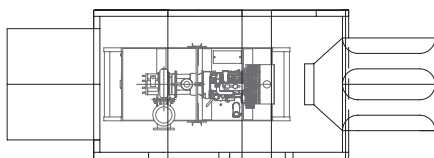

Whisper-Pac Dri-Prime®

Two 12" x 10" (300mm x 250mm) high lift pumps and two 8" (200mm) high volume pumps providing water supply.

The Whisper-Pac enclosure for Dri-Prime pumps minimizes and reduces sound generated by diesel driven units and is offered for applications where noise levels are a priority. Typically, the Whisper-Pac enclosure can reduce operating noise to as low as 63 dBA at 30 feet (9M). These freestanding enclosures consist of a structural steel frame with 4" thick panels faced with 18 gauge sheet metal (exterior) and 22 gauge perforated, galvanized sheet metal. Panels are filled with 4 lb. (1.8 kg.) density sound absorption material.

Features

- Reduces operating noise to as low as 63 dBA at 30 feet (9M).
- Freestanding enclosure protects against vandalism and weather.
- Includes a full size (36" x 78" / .9M x 2M) door for service access.
- Sound attenuated air inlet and outlet ports provide airflow to the engine for cooling and combustion.
- Convenient openings for suction and discharge piping enable easy connection.
- Single point lifting eye allows the entire enclosure to be easily positioned over the pump.
- Available in two sizes (Large and Small).

Top View

Side View

CD225M 8" (200mm) Dri-Prime Pump in Whisper-Pac Enclosure

godwin
pumps

Small Size Whisper-Pac Dimensional Drawing*

* Due to size of enclosure, unit requires hauling on a low bed trailer.