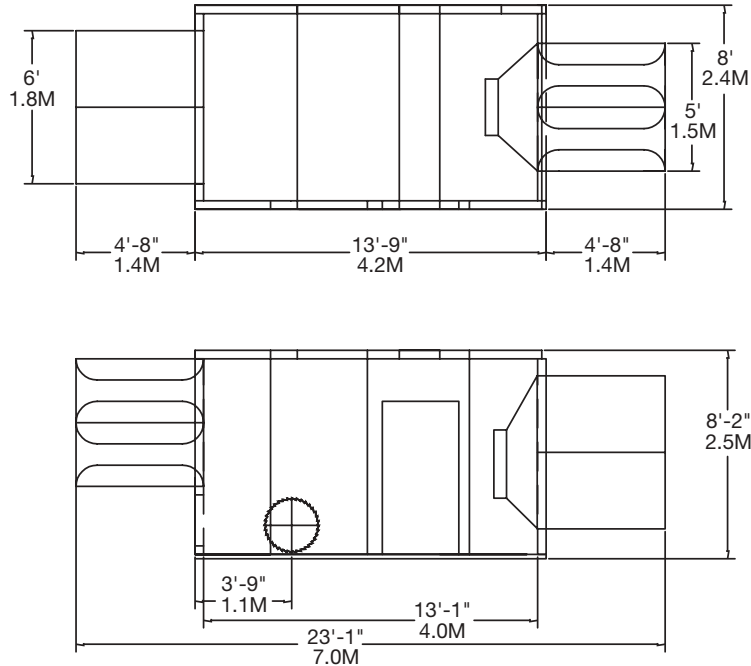

Whisper-Pac Dri-Prime®

Two 12" x 10" (300mm x 250mm) high lift pumps and two 8" (200mm) high volume pumps providing water supply.

The Whisper-Pac enclosure for Dri-Prime pumps minimizes and reduces sound generated by diesel driven units and is offered for applications where noise levels are a priority. Typically, the Whisper-Pac enclosure can reduce operating noise to as low as 63 dBA at 30 feet (9M). These freestanding enclosures consist of a structural steel frame with 4" thick panels faced with 18 gauge sheet metal (exterior) and 22 gauge perforated, galvanized sheet metal. Panels are filled with 4 lb. (1.8 kg.) density sound absorption material.

Features

- Reduces operating noise to as low as 63 dBA at 30 feet (9M).
- Freestanding enclosure protects against vandalism and weather.
- Includes a full size (36" x 78" / .9M x 2M) door for service access.
- Sound attenuated air inlet and outlet ports provide airflow to the engine for cooling and combustion.
- Convenient openings for suction and discharge piping enable easy connection.
- Single point lifting eye allows the entire enclosure to be easily positioned over the pump.
- Available in two sizes (Large and Small).

Top View

Side View

CD225M 8" (200mm) Dri-Prime Pump in Whisper-Pac Enclosure

godwin
pumps

Small Size Whisper-Pac Dimensional Drawing*

* Due to size of enclosure, unit requires hauling on a low bed trailer.

Large Size Whisper-Pac Dimensional Drawing*

* Due to size of enclosure, unit requires hauling on a low bed trailer.

HOME OFFICES: One Floodgate Road, Bridgeport, NJ 08014, USA • (856) 467-3636 • Fax: (856) 467-4841
 Quenington, Cirencester, Glos. GL7 5BX, UK • Tel: +44 (0)1285-750271 • Fax: +44 (0)1285-750352
 E-mail: sales@godwinpumps.com • www.godwinpumps.com